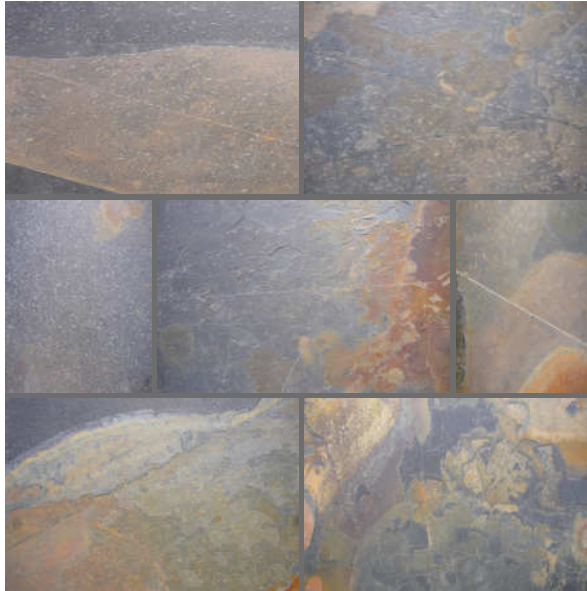

Slate

Indian Autumn

View of colour

Sizes

Tiles

600x400x12 Cal

General Comments

An attractive multi colour slate which also demonstrates some reflective qualities due to the mineral and metal composition of the slate.

Suitability

Indoor, and medium duty exterior application such as verandah.

Type

Sawn edge with natural cleft finish

Sealing

Responds well to solvent based sealers for interior applications. For exterior applications sealing is not required, however to facilitate easy cleaning use an invisible penetrating type .

Cleaning

Can use most cleaning products including those with a sulphamic acid formulation. Responds well to high pressure hose.

Colour

Multi colour with a blue grey background and flashes of brown/yellow in foreground.

Density

High/Medium density.

Note: Specifications subject to change without notification, colours may not be fully representative due to printing & colours may change between shipments as stone is a natural product.